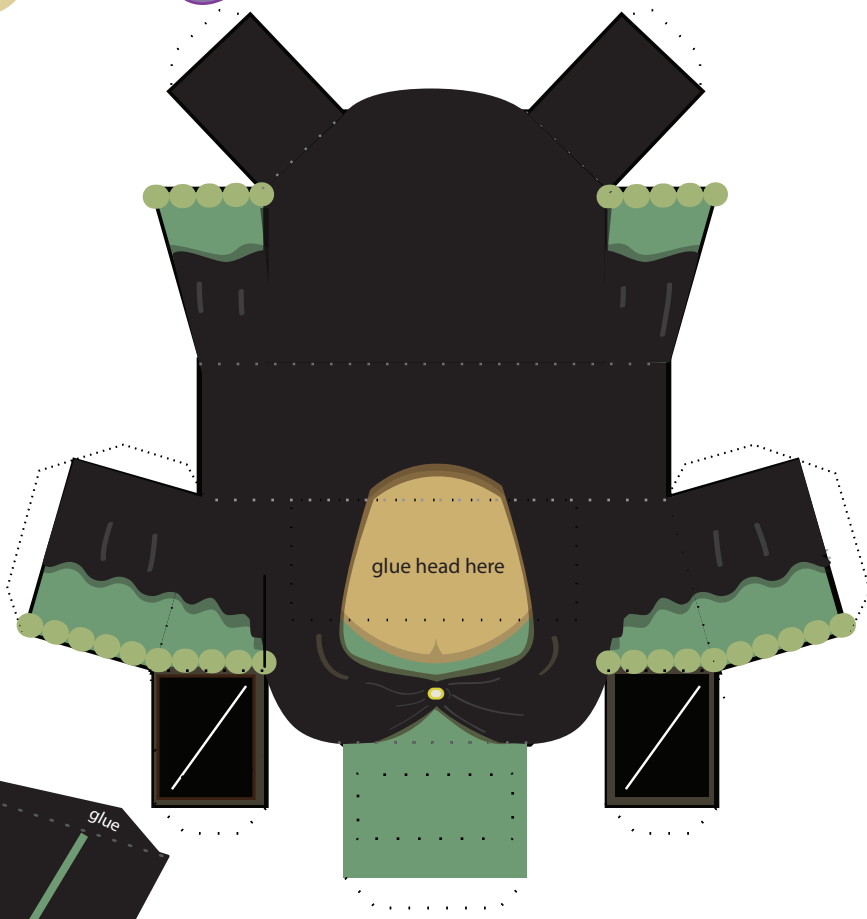

fit cloak on before you glue the

Country Club
Witch

WWW.CHEMICALNINE.COM

B. RATLIFF 2011

↑
attach broom
in hand when
you fold the arm together

nose

glue head here

cut white arm slits,,
secure arms in slit with tape