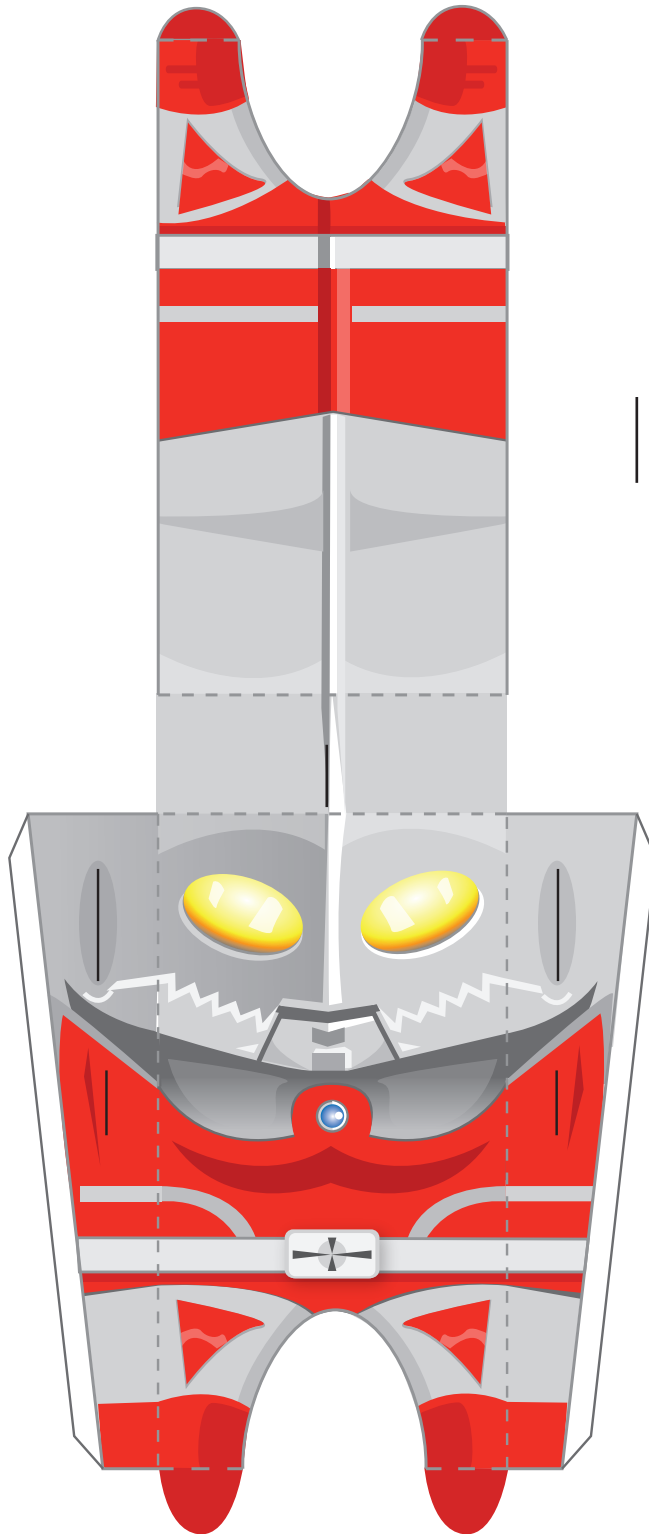

FATHER OF ULTRA

CUT 5
VERTICAL
SLITS FOR
ARMS,
HORNS,
AND HEAD
CREST

FOLD
TOGETHER
ARMS, HORNS, CREST SO
THEY ARE DOUBLE SIDED.