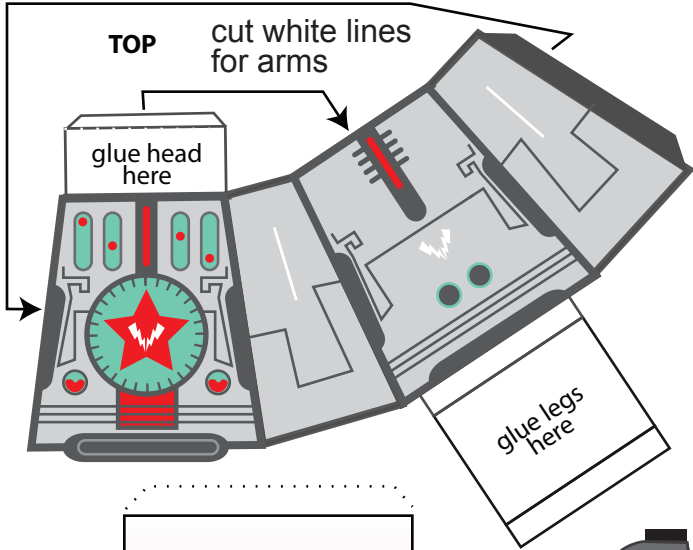

Trick or Treater with Grey Cat

B. RATLIFF 2012 - WWW.CHEMICALNINE.COM

SLEEVES

tail