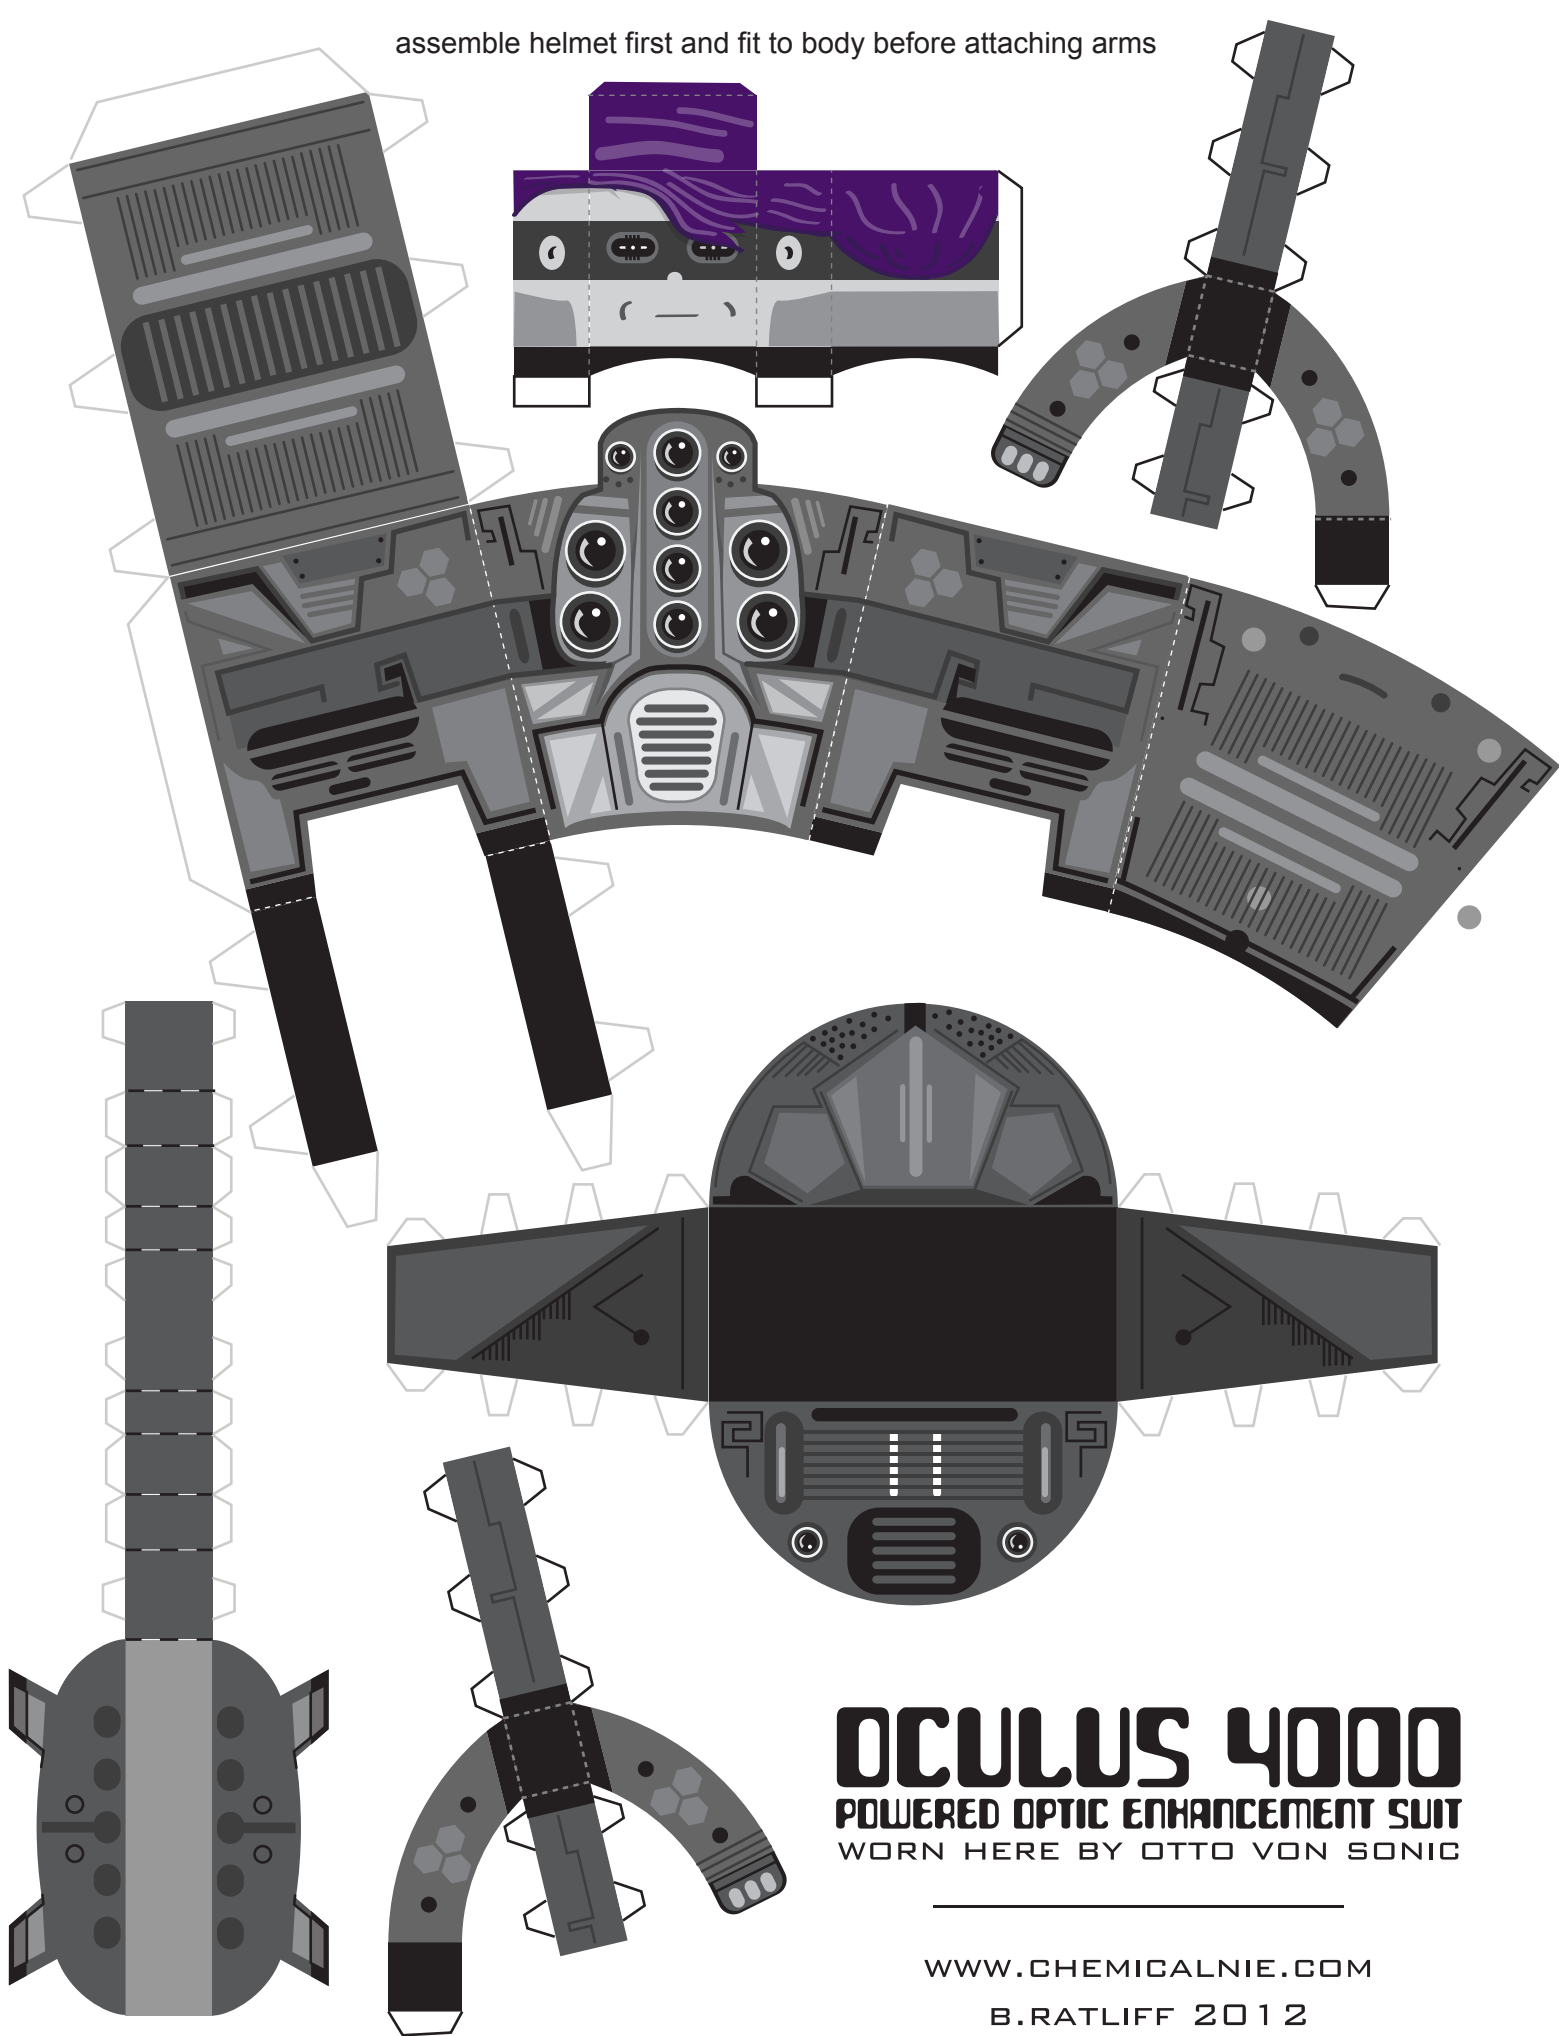

assemble helmet first and fit to body before attaching arms

OCULUS 4000

POWERED OPTIC ENHANCEMENT SUIT
WORN HERE BY OTTO VON SONIC

WWW.CHEMICALNIE.COM

B.RATLIFF 2012