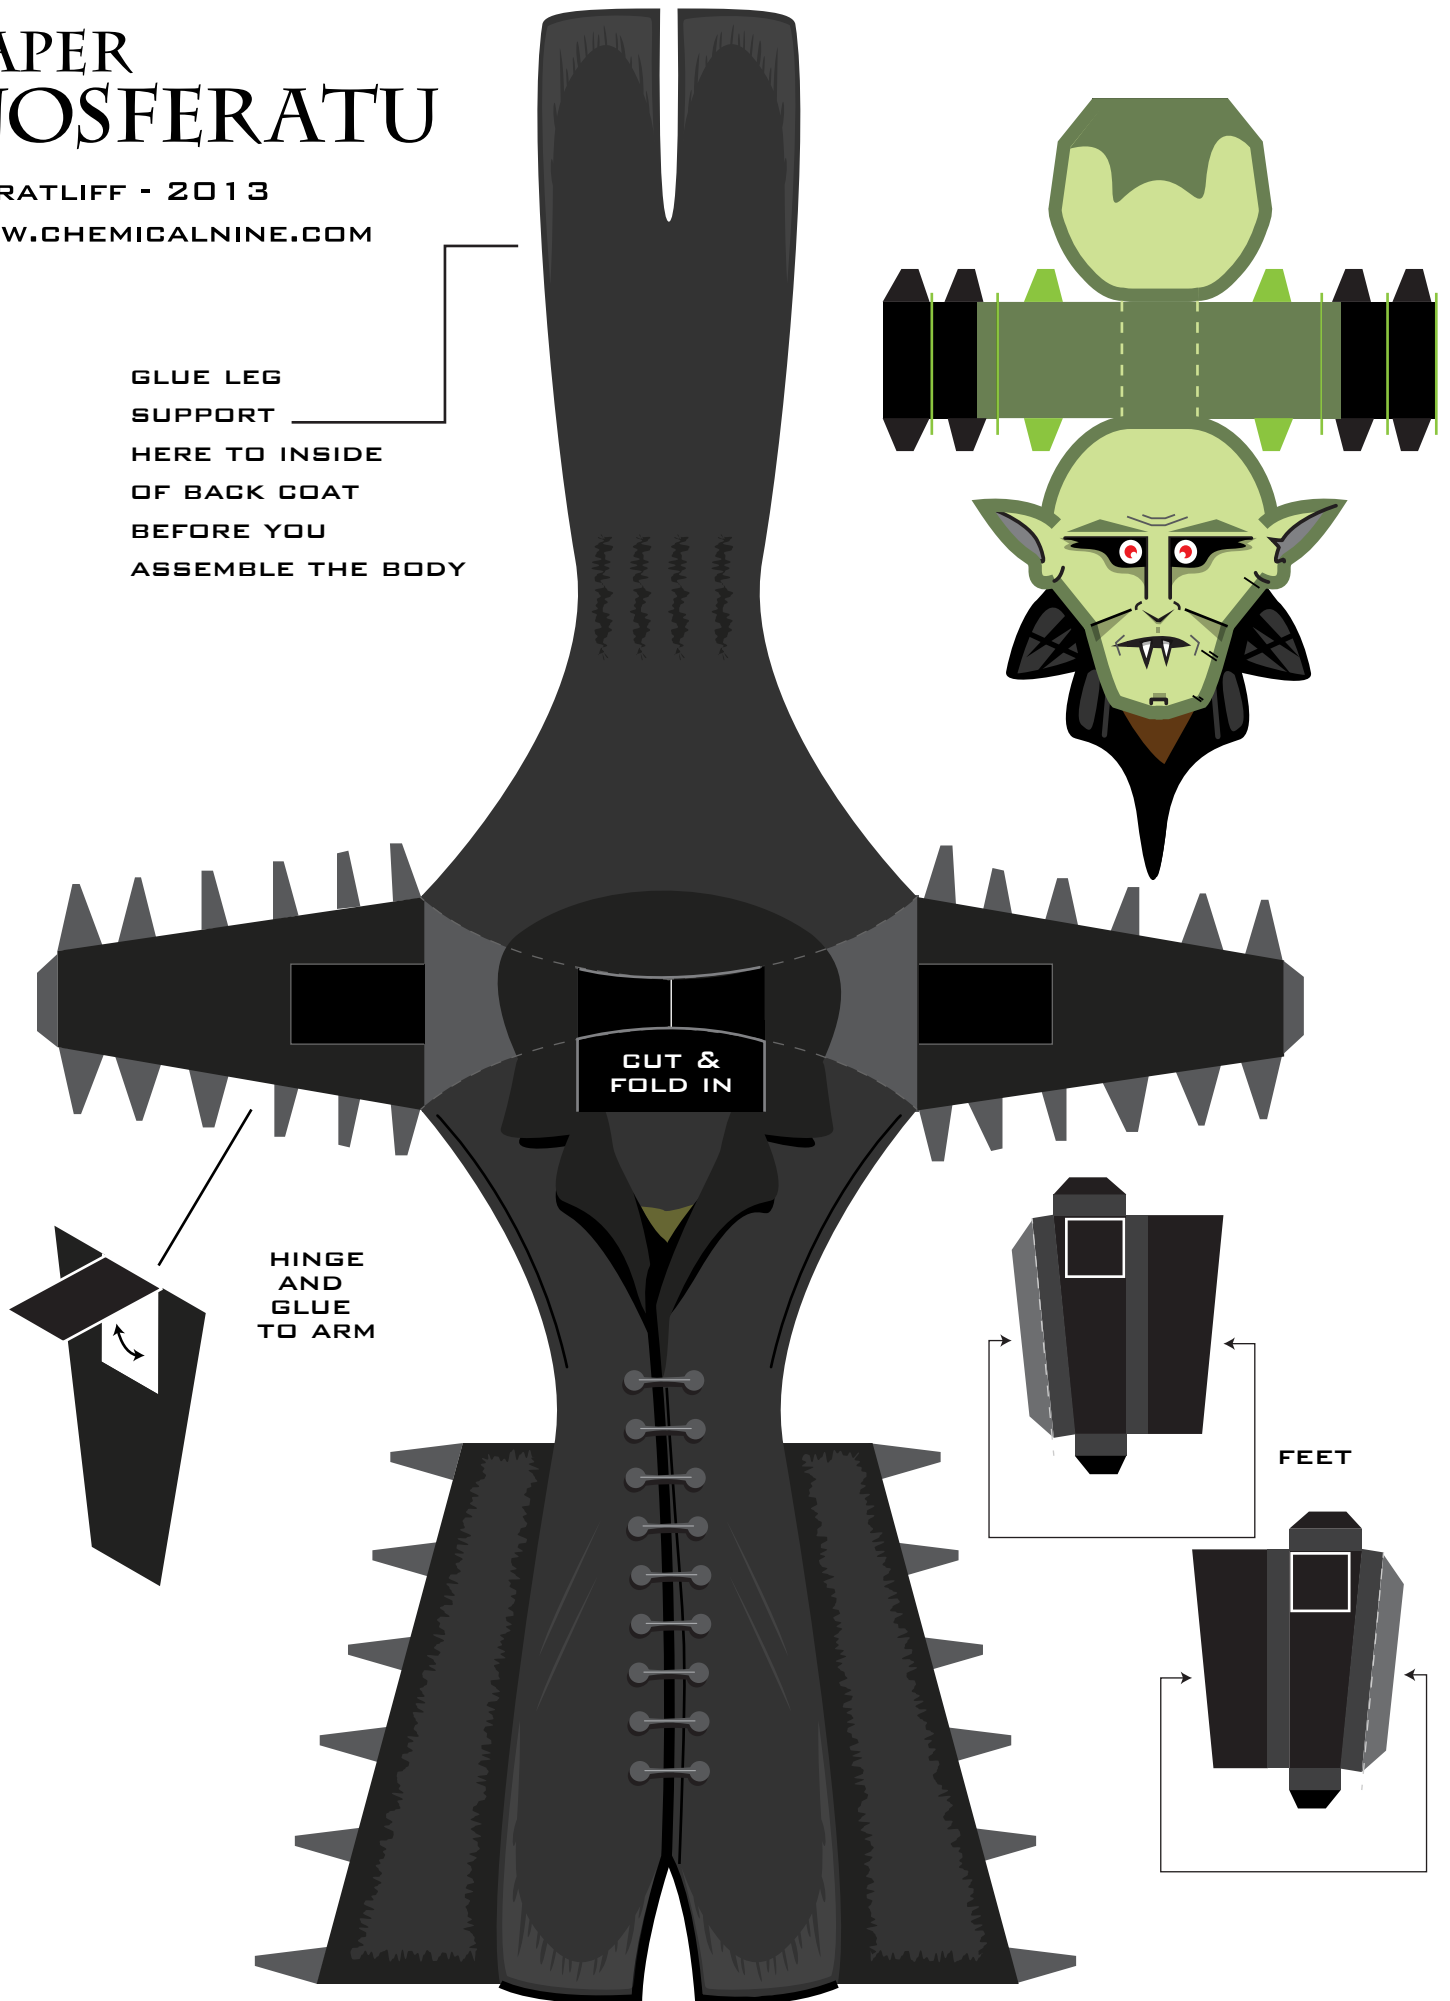

PAPER NOSFERATU

B. RATLIFF - 2013

WWW.CHEMICALNINE.COM

GLUE LEG
SUPPORT
HERE TO INSIDE
OF BACK COAT
BEFORE YOU
ASSEMBLE THE BODY

CUT & FOLD IN

HINGE
AND
GLUE
TO ARM

FEET