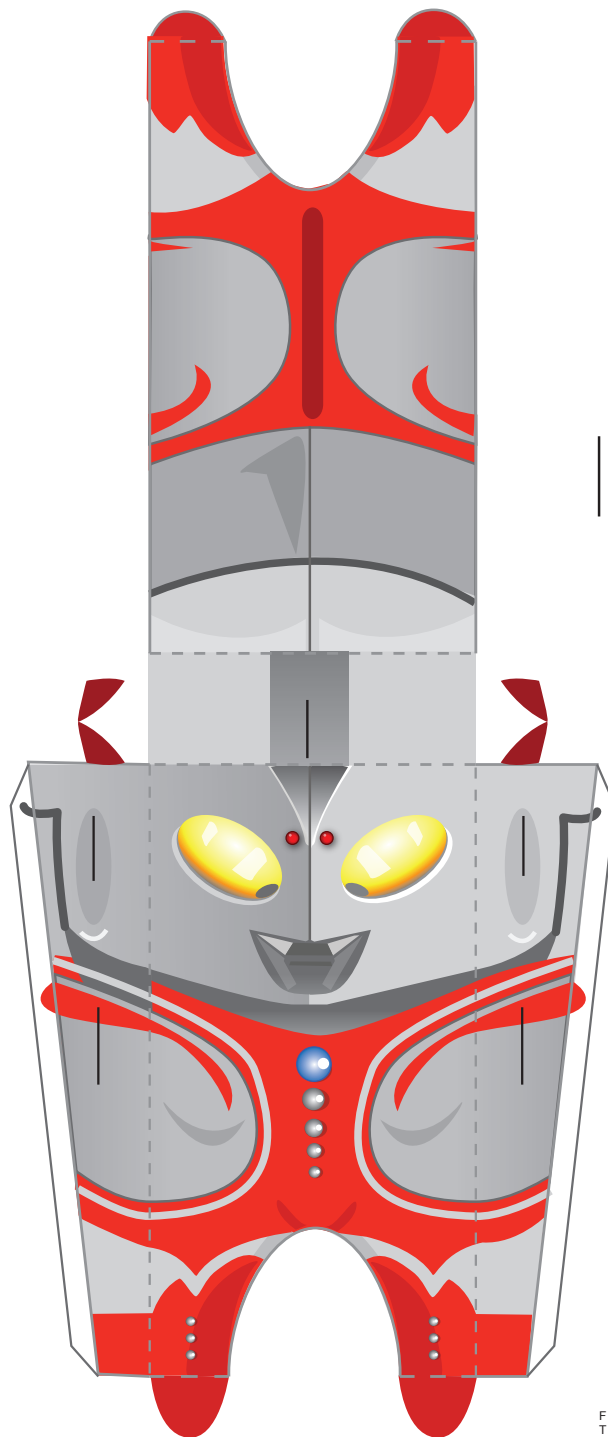

# MOTHER OF ULTRA

CUT 5  
VERTICAL  
SLITS FOR  
ARMS,  
HORNS,  
AND HEAD  
CREST

FOLD  
TOGETHER  
ARMS, HORNS, CREST SO  
THEY ARE DOUBLE SIDED.